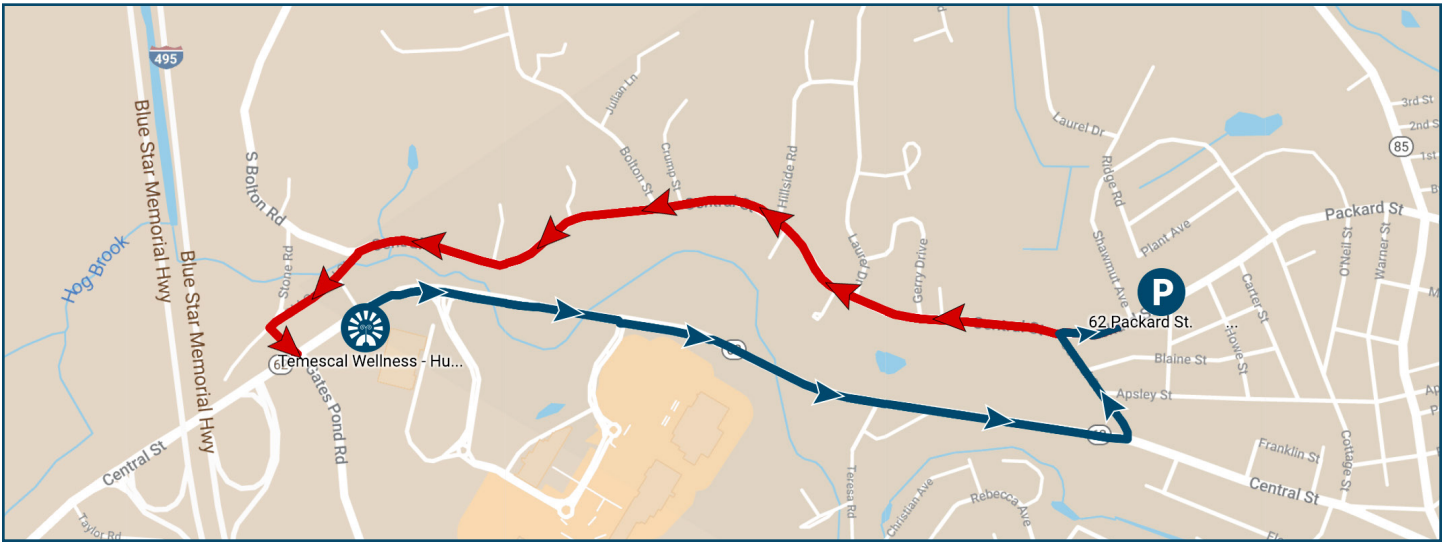

Temescal Wellness - Hudson PARKING MAP & INFORMATION Adult-Use | Recreational

Parking is available **ONLY** at our designated satellite lot located at **62 Packard Street, Hudson.**

Parking is located at 62 Packard Street, Hudson, providing for approximately 100 parking spaces, a tent for queuing and portable toilets.

Shuttle vans will be provided at the 62 Packard St. lot to shuttle all guests from the parking lot to the dispensary.

NO WALK-UPS WILL BE ALLOWED:
To access the Temescal Wellness facility you will need to provide the confirmation ticket given to you at the 62 Packard St. parking lot to board the shuttle.

Upon exiting the 62 Packard Street lot, guests are directed to take a right and continue on Central Street, take a left on Gates Pond Road and a right onto Rt 62 to access 495 N and S.

For urgent news and updates about Temescal Wellness in Hudson, MA

Visit our website: ma.temescalwellness.com
Like us on Facebook: [Temescal Wellness MA](#)
Follow our Instagram: [@TemescalWellnessMA](#)

PARKING INFORMATION

Address: **62 Packard St.
Hudson, MA**

Lot Open: 9:30 am